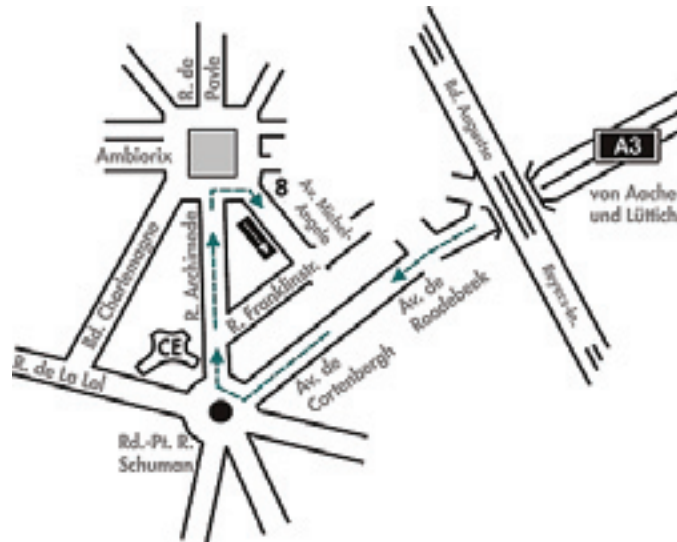

New Techniques & Tools for Man-Machine-Communication - Touchless Interaction + Semantic Maps for Knowledge Discovery: Dr. Monika Fleischmann and Wolfgang Strauss, Fraunhofer IMK, Sankt Augustin

User-Centred Design for Next-Generation Computing - The Case of wearIT@work an EU IP: Markus Klann and Dr. Marcus Specht, Fraunhofer FIT, Sankt Augustin

Digital TV: Applications Providing Information, Entertainment, Control, and Communication: Dr. Thomas Becker, Buhl Data, Neunkirchen

Flash on North Rhine Westphalia

Geographically central position in Europe • 18 million people • industrial heart of Germany (22% of German GDP) • economic hub of Europe • half a million students • 40.000 students from abroad • region with the highest density of universities and research institutions of Europe • 57 universities • several national research centers • 11 Max Planck Institutes • 12 Fraunhofer Institutes • www.nrw.de

Location

Representation of the State of North Rhine-Westphalia to the European Union
Avenue Michel-Ange 8, B-1000 Brussels, Belgium
Near Metro Schuman
Phone: +32/2/7 39 17-75
Fax: +32/2/7 39 17-08
www.europa.nrw.de